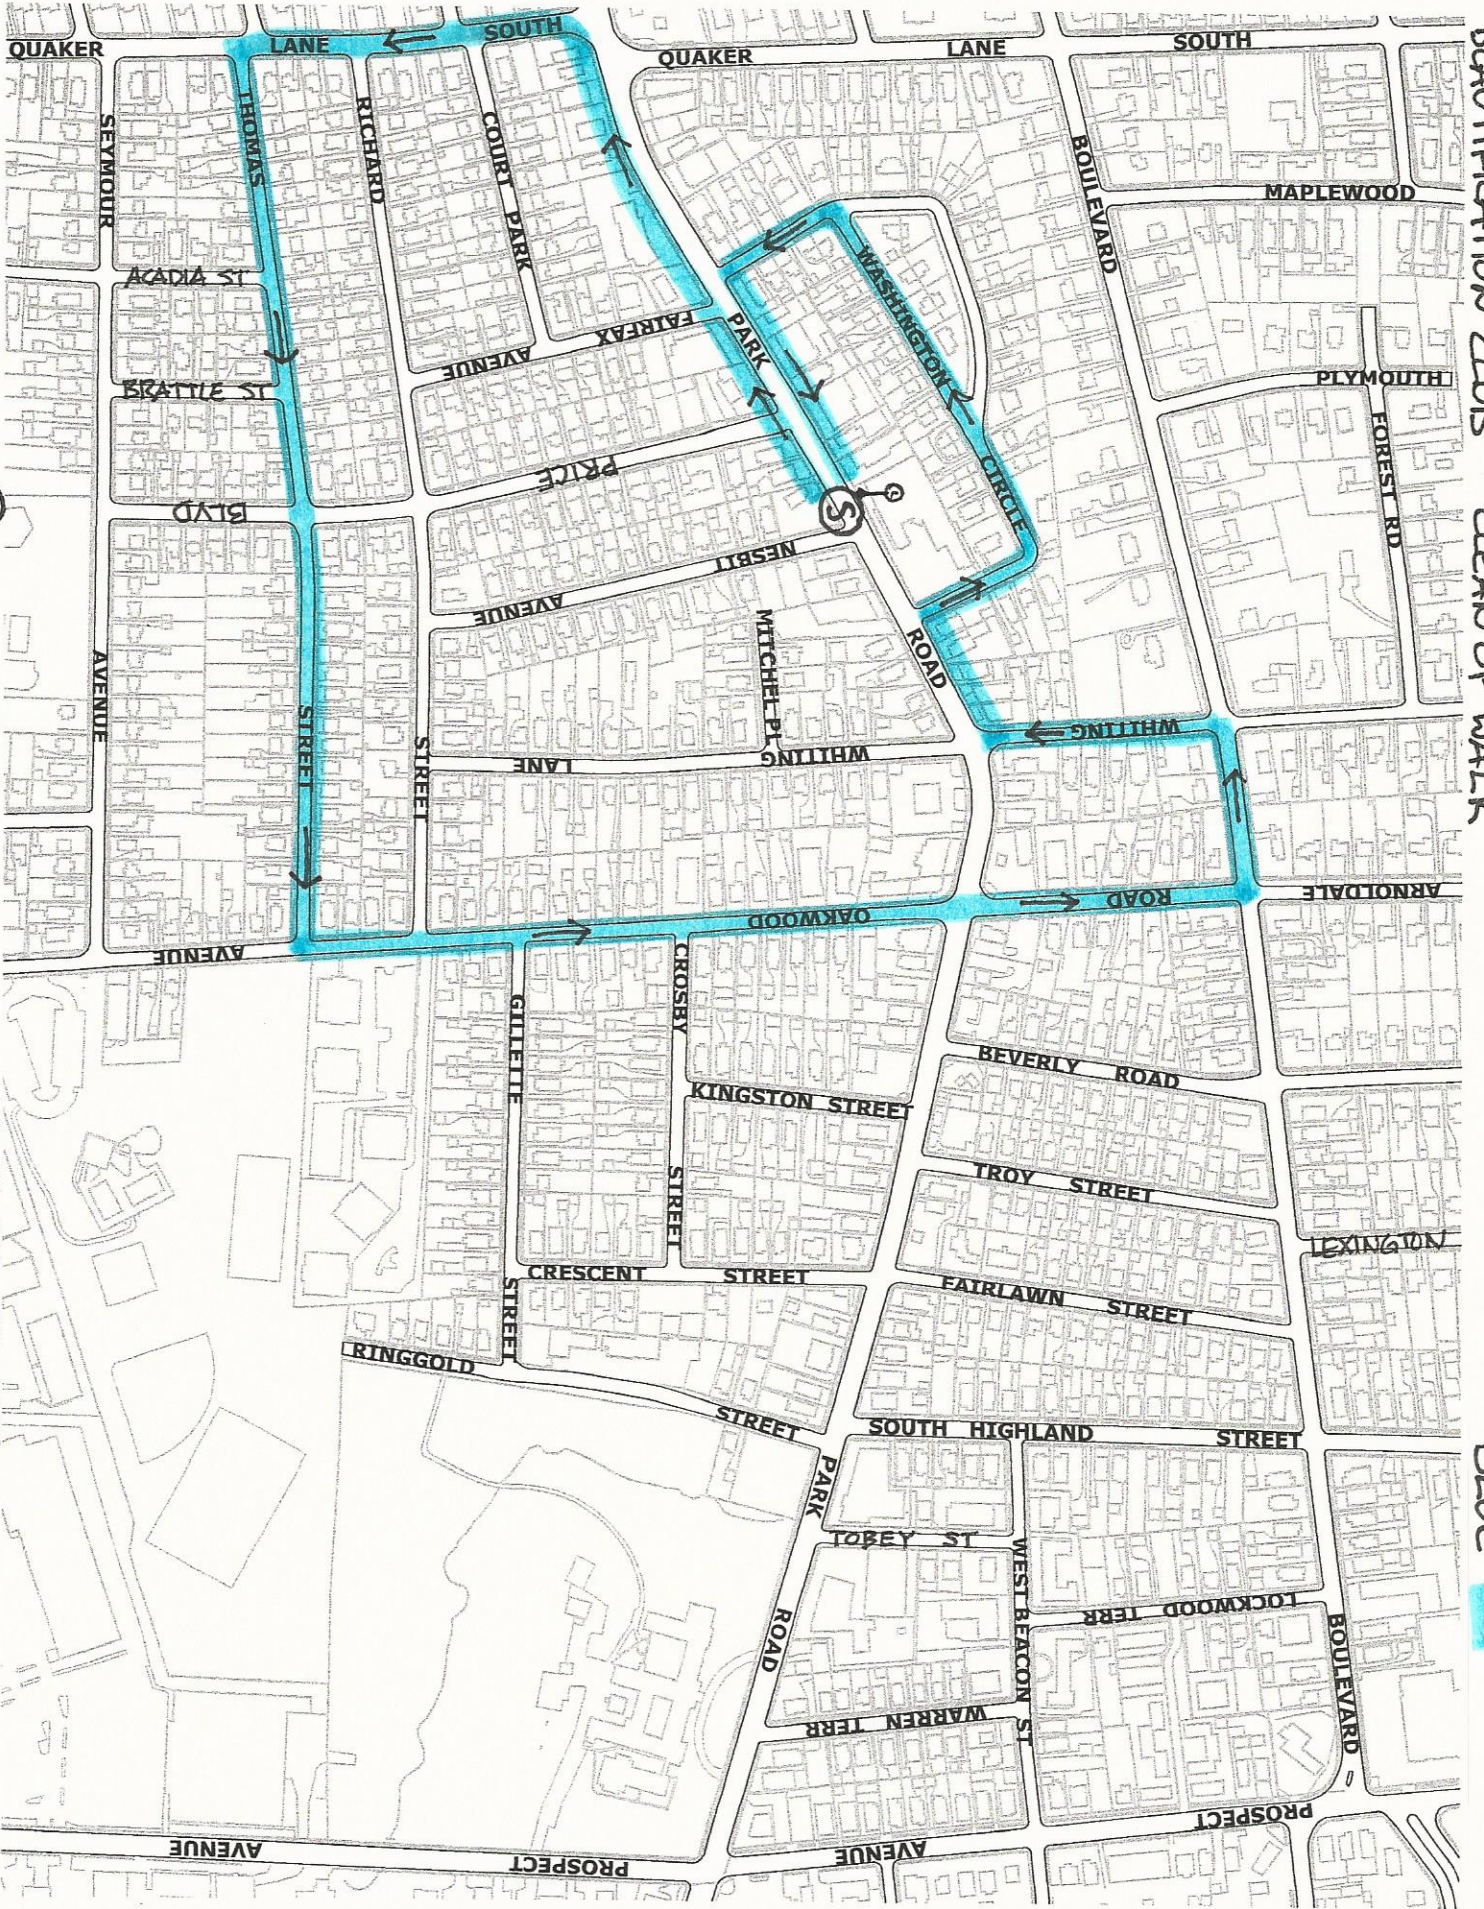

BEAUTIFICATION CLUBS · CLEAN UP WALK

BLUE

S = START POINT

W.H. PD 860-523-5203