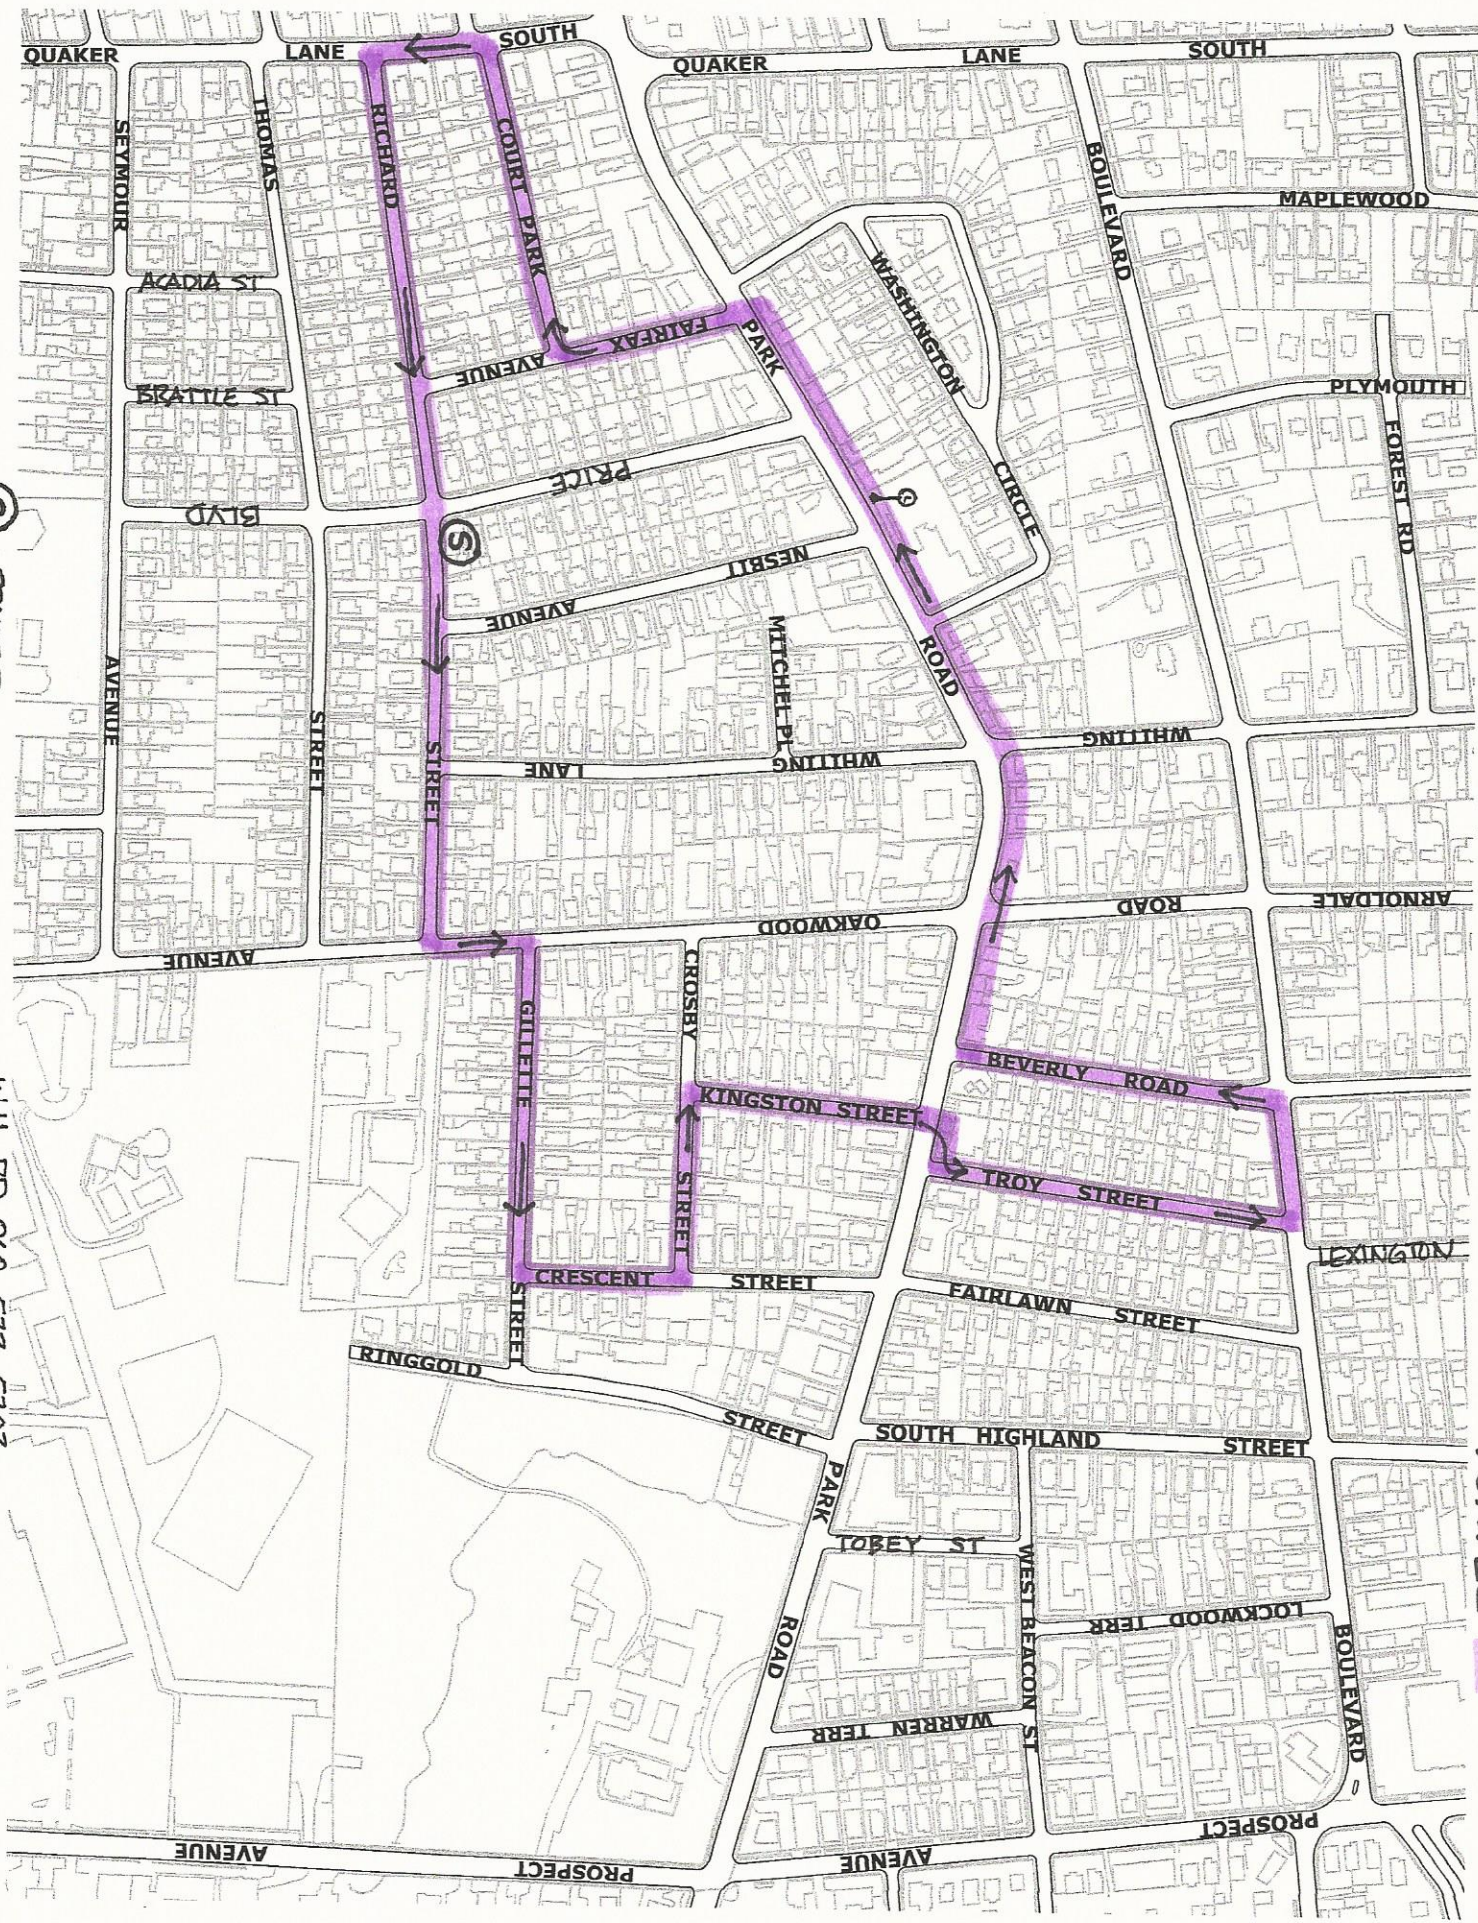

BEAUTIFICATION CLUBS · CLEAN UP WALK

PURPLE

(S) = START POINT

W.H. PD 860-523-5203